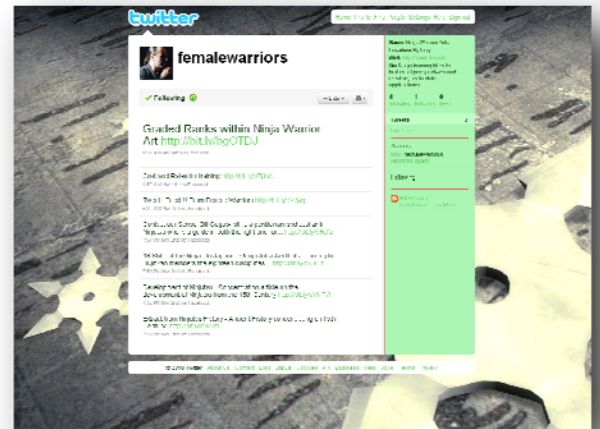

How to find

Goto the username 'femalewarriors' at the end of the twitter url. This will load female warriors tweet feed page so you can follow it or communicate.